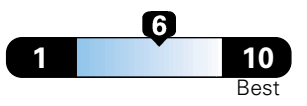

Smog Rating (tailpipe only)

This vehicle emits 371 grams CO2 per mile. The best emits 0 grams per mile (tailpipe only). Producing and distributing fuel also creates emissions; learn more at fuel economy.gov.

Actual results will vary for many reasons, including driving conditions and how you drive and maintain your vehicle. The average new vehicle gets 27 MPG and cost $7,500 to fuel over 5 years. Cost estimates are based on 15,000 miles per year at $2.70 per gallon. MPGe is miles per gasoline gallon equivalent. Vehicle emissions are a significant cause of climate change and smog.

fuel economy.gov

Calculate personalized estimates and compare vehicles